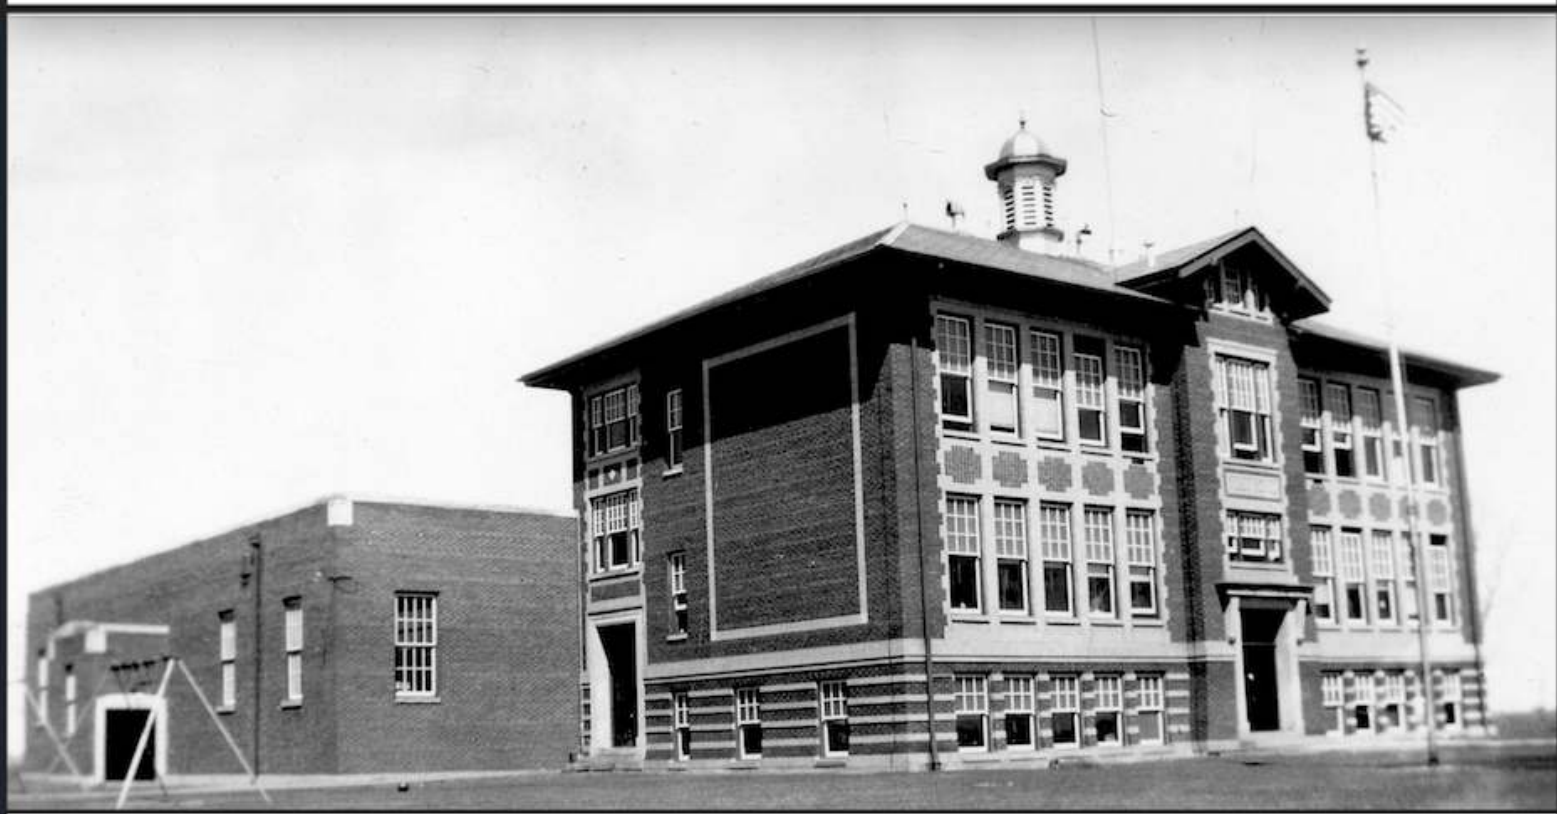

Enlarged Images of 22 Pictures From the 1946 Nichols High School Mirror Yearbook

The first six volumes of the Nichols High School Mirror yearbook (1944-1949) were in all aspects totally a creation of the student Mirror staff. The staff created the content, photographed the pictures, produced and printed the proofs, pasted in reserved spaces on the printed pages actual 3x5 black and white glossy prints of photographs, and bound every individual copy. The subsequent twelve volumes of the Mirror yearbook (1950-1961) were produced by a commercial publishing company.

The 3x5 black and white glossy photographic prints in the 1946 volume are an especially valuable collection. (1) The 3x5 prints, though 72 years old, are in "like new" condition in this the year 2018. (2) The high resolution on the glossy photo stock permits scanning of enlarged images. It is these enumerated circumstances that prompt the assembling of this special collection of enlarged photographic images in 2018 from the 1946 NHS Mirror yearbook.

In 1872 a two-story white wood frame public school building was erected at the north end of the Town of Nichols. That building was destroyed by fire in February, 1914. Monday, November 29, 1915, was the first day of school in this new three-story brick school building erected on the east side of the Town of Nichols during 1914 and 1915. The gymnasium on the northwest corner was erected during the year 1934.